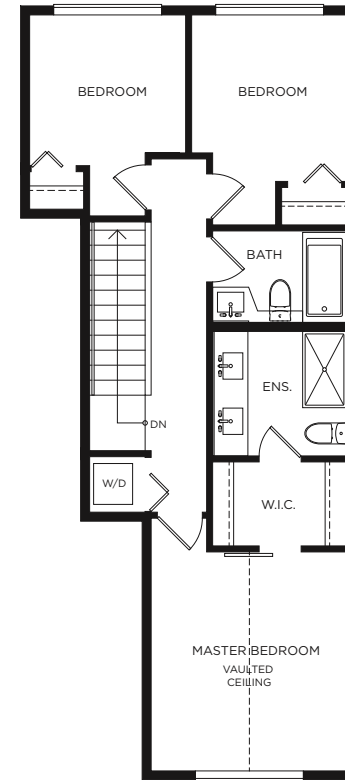

# HAVEN

*lower*

*main*

*upper*

The developer reserves the right to make modifications and changes to the building design, elevations, dimensions, specifications, features and prices without prior notification. Decks, patios, stairs and windows may vary based on site conditions. All sizes and dimensions are approximate and based on architectural measurements. Reverse and/or mirror plans occur throughout the development. Please see disclosure statement for specific offering once available. E & O.E.

# HAVEN

*lower*

*main*

*upper*