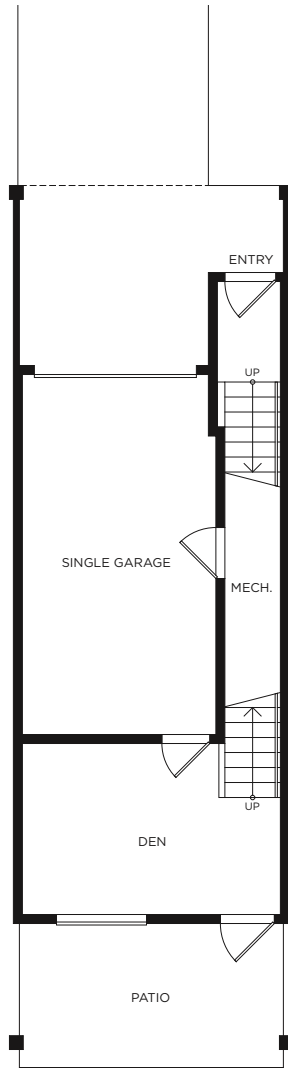

# HAVEN

*lower*

*main*

*upper*

The developer reserves the right to make modifications and changes to the building design, elevations, dimensions, specifications, features and prices without prior notification. Decks, patios, stairs and windows may vary based on site conditions. All sizes and dimensions are approximate and based on architectural measurements. Reverse and/or mirror plans occur throughout the development. Please see disclosure statement for specific offering once available. E & O.E.

# HAVEN

*lower*

*main*

*upper*